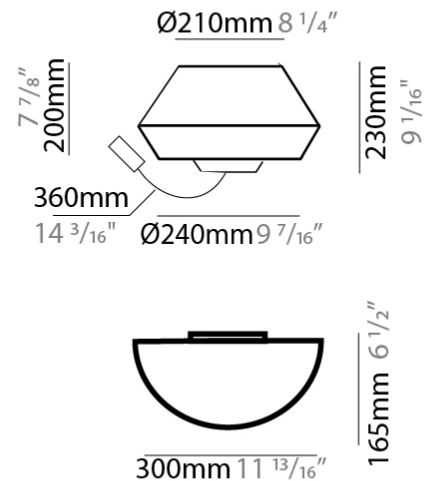

1. To build a product code in our configurator select the specify button on the base model # product page
2. To build a manual product code on this datasheet choose from the options listed below in blue font and add the suffix to the base model #

GENERAL

Series: Banyo
Brand: Ole
Division: Design
Mounting Type: Surface
Mounting Location: Wall
Subcategory: On/Off Switch

PHYSICAL

Shape: Round
Width (mm): 300
Width (in): 11 ¹³/₁₆
Height (mm): 230
Depth (mm): 300
Height (in): 9 ¹/₁₆
Extension (mm): 165
Extension (in): 6 ¹/₂
Light Distribution: Direct / Indirect
Weight (kg): 1.2
Weight (lbs): 2.6
Diffuser: Satin Glass
Fixture Finish: BEI / BLK / BLU / COG / DGN / GRY / MRN / MOC / MUS / OLV / SIL / STN / TER / WHI
Holder Finish: MWH / MBK
Accent Finish: Black (except for White Cord)
Fixture Material: Fabric Cord / Metal

ELECTRICAL

Number of Lamps: 1
Lamp Type: LED + LED Retrofit
Input Wattage (W): 3 (LED)
Bulb Included: Bulb Not Included
Max. Wattage Per Lamp (W): 15
Lamp Base: E26
Dimming: Non-Dimmable
Driver Included: Yes
Driver Location: Integrated
Driver Type: Constant Current 500mA
Driver Class: Class 2
Input Voltage (V): 120
Constant Current (MA): 500
Upon Request: GU24

LED

Number of LEDs: 1
Color Temperature (°K): 4000
Max. Delivered Lumen (lm): 180
CRI: >80 CRI
Lamp Life (hrs): 25000

OPTICAL

RATINGS AND CERTIFICATIONS

Certified By: Certified for North American Standards
IP rating: IP20

PROJECT
TYPE
SPECIFIER
QUANTITY
DATE